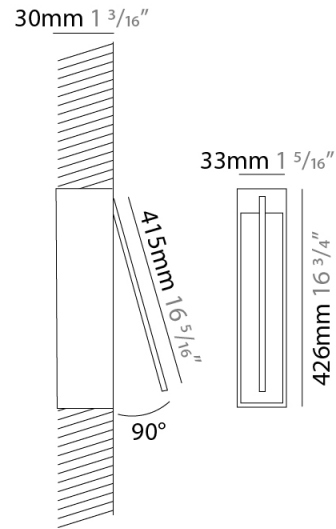

SPILLO 1 ROD RECESSED

D46006- -

base number   Color   Finish
Temperature   Options

1. To build a product code in our configurator select the specify button on the base model # product page
2. To build a manual product code on this datasheet choose from the options listed below in blue font and add the suffix to the base model #

GENERAL

Series: Spillo
Subseries: Spillo 1 Rod
Brand: Icone
Division: Design
Mounting Type: Recessed
Mounting Location: Wall
Subcategory: Ambient

PHYSICAL

Shape: Rectangle
Width (mm): 33
Width (in): 1 5/16
Height (mm): 426
Height (in): 16 3/4
Min. Recessing Depth (mm): 30
Min. Recessing Depth (in): 1 3/16
Light Distribution: Adjustable
Fixture Finish: WHI / BLK / CHR / BGD
Fixture Material: Brass

ELECTRICAL

Lamp Type: LED
Total Output Wattage (W): 4.8
Dimming: 0-10V Dimming
Driver Included: No
Driver Location: Remote
Driver Type: Constant Voltage - 120Vac
Driver Class: Class 2
Input Voltage (V): 120
Output Voltage (V): 12
Upon Request: (Not included, see components) 0-10Vdc dimming / 277Vac

LED

Color Temperature (°K): 2700 / 3000
Nominal Lumen (lm): 440
CRI: >90 CRI
Lamp Life (hrs): 50000

OPTICAL

Adjustability: Tilt 120°

RATINGS AND CERTIFICATIONS

Certified By: Certified for North American Standards
IP rating: IP20

PROJECT
TYPE
SPECIFIER
QUANTITY
DATE