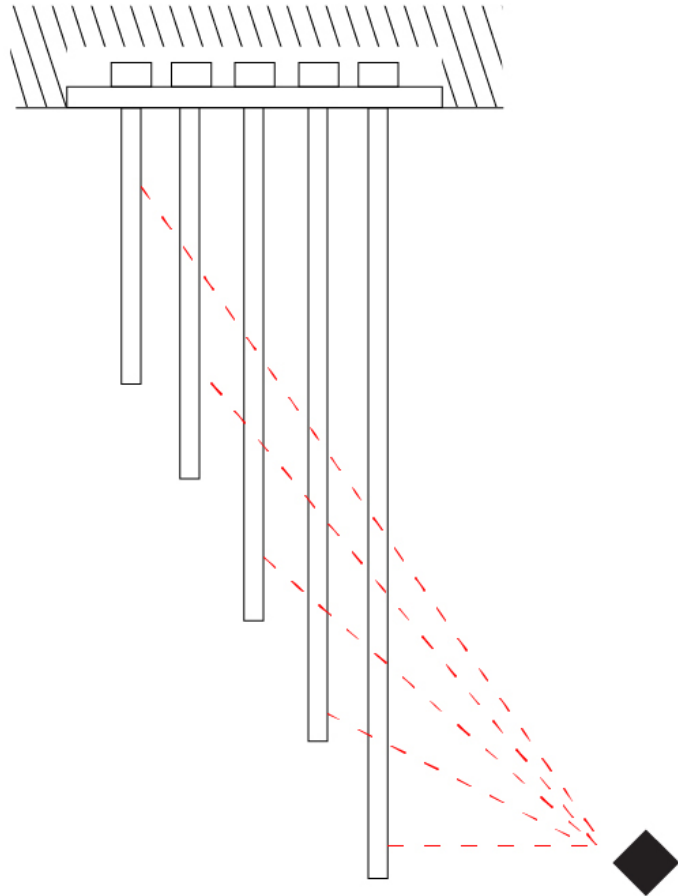

SPILO 5 ROD RECESSED

D46017-

PROJECT

TYPE

SPECIFIER

QUANTITY

DATE

D