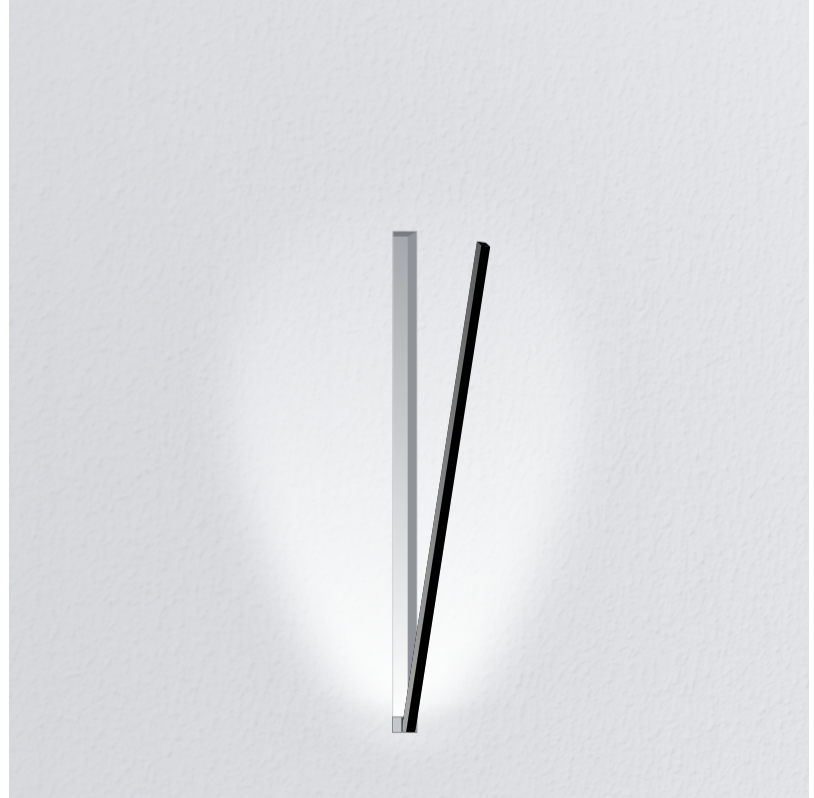

PROJECT
TYPE
SPECIFIER
QUANTITY
DATE

SPILLO 1 ROD RECESSED

D46008- -

base number
Color   Temperature   Finish   Options

1. To build a product code in our configurator select the specify button on the base model # product page
2. To build a manual product code on this datasheet choose from the options listed below in blue font and add the suffix to the base model #

GENERAL

Series: Spillo
Subseries: Spillo 1 Rod
Brand: Icone
Division: Design
Mounting Type: Recessed
Mounting Location: Wall
Subcategory: Ambient

PHYSICAL

Shape: Rectangle
Width (mm): 33
Width (in): 1 ⁵/₁₆
Height (mm): 626
Height (in): 24 ⁵/₈
Min. Recessing Depth (mm): 30
Min. Recessing Depth (in): 1 ³/₁₆
Light Distribution: Adjustable
[Fixture Finish: WHI / BLK / CHR / BGD](#)
Fixture Material: Brass

ELECTRICAL

Lamp Type: LED
Total Output Wattage (W): 7.92
Dimming: 0-10V Dimming
Driver Included: No
Driver Location: Remote
Driver Type: Constant Voltage - 120Vac
Driver Class: Class 2
Input Voltage (V): 120
Output Voltage (V): 12
Upon Request: (Not included, see components) 0-10Vdc dimming / 277Vac

LED

[Color Temperature (°K): 2700 / 3000](#)
Nominal Lumen (lm): 660
CRI: >90 CRI
Lamp Life (hrs): 50000

OPTICAL

Adjustability: Tilt 120°

RATINGS AND CERTIFICATIONS

Certified By: Certified for North American Standards
IP rating: IP20