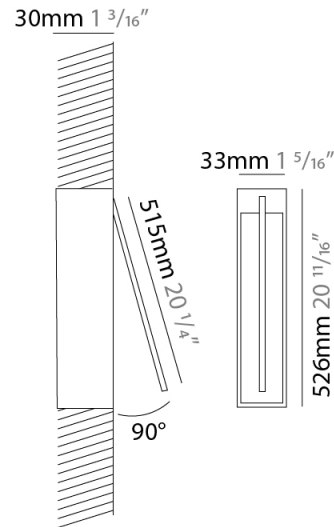

PROJECT	_____
TYPE	_____
SPECIFIER	_____
QUANTITY	_____
DATE	_____

SPILLO 1 ROD RECESSED

D46007- _____ - _____
base number   Color   Finish
                                         Temperature   Options

1. To build a product code in our configurator select the specify button on the base model # product page
2. To build a manual product code on this datasheet choose from the options listed below in blue font and add the suffix to the base model #

GENERAL

Series: Spillo
Subseries: Spillo 1 Rod
Brand: Icone
Division: Design
Mounting Type: Recessed
Mounting Location: Wall
Subcategory: Ambient

PHYSICAL

Shape: Rectangle
Width (mm): 33
Width (in): 1 ⁵/₁₆
Height (mm): 526
Height (in): 20 ¹¹/₁₆
Min. Recessing Depth (mm): 30
Min. Recessing Depth (in): 1 ³/₁₆
Light Distribution: Adjustable
[Fixture Finish: WHI / BLK / CHR / BGD](#)
Fixture Material: Brass

ELECTRICAL

Lamp Type: LED
Total Output Wattage (W): 6.6
Dimming: 0-10V Dimming
Driver Included: No
Driver Location: Remote
Driver Type: Constant Voltage - 120 / 277Vac
Driver Class: Class 2
Input Voltage (V): 120 - 277
Output Voltage (V): 12
Upon Request: (Not included, see components) 0-10Vdc dimming / 277Vac

LED

[Color Temperature (°K): 2700 / 3000](#)
Nominal Lumen (lm): 550
CRI: >90 CRI
Lamp Life (hrs): 50000

OPTICAL

Adjustability: Tilt 120°

RATINGS AND CERTIFICATIONS

Certified By: Certified for North American Standards
IP rating: IP20