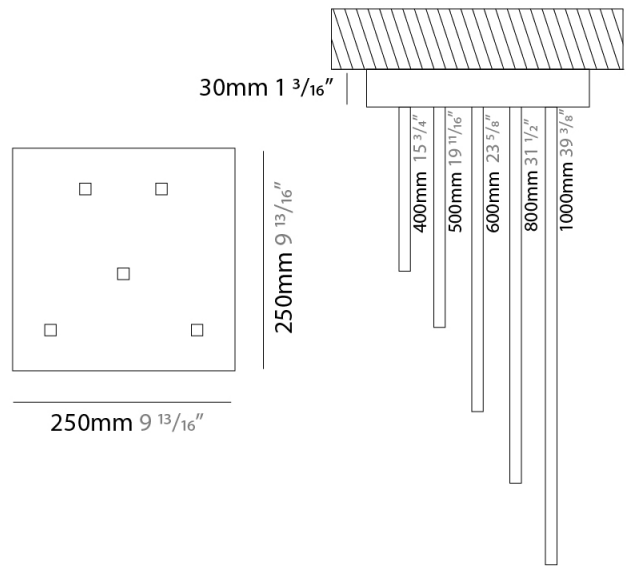

SPILLO 5 ROD RECESSED

D46017- _____ - _____
base number   Color   Finish
                                         Temperature   Options

1. To build a product code in our configurator select the specify button on the base model # product page
2. To build a manual product code on this datasheet choose from the options listed below in blue font and add the suffix to the base model #

GENERAL

Series: Spillo
Subseries: Spillo 5 Rod
Brand: Icone
Division: Design
Mounting Type: Recessed
Mounting Location: Ceiling
Subcategory: Ambient

PHYSICAL

Shape: Abstract
Width (mm): 50
Width (in): 1 ¹⁵/₁₆
Height (mm): 1000
Height (in): 39 ³/₈
Light Distribution: Adjustable
Fixture Finish: WHI / BLK / CHR / BGD
Fixture Material: Brass

ELECTRICAL

Lamp Type: LED
Total Output Wattage (W): 45.72
Dimming: 0-10V Dimming
Driver Included: No
Driver Location: Remote
Driver Type: Constant Voltage - 120 / 277Vac
Driver Class: Class 2
Input Voltage (V): 120 - 277
Output Voltage (V): 12
Upon Request: (Not included, see components) 0-10Vdc dimming / 277Vac

LED

Color Temperature (°K): 2700 / 3000
Nominal Lumen (lm): 3850
CRI: >90 CRI
Lamp Life (hrs): 50000

OPTICAL

Adjustability: Tilt 120°

RATINGS AND CERTIFICATIONS

Certified By: Certified for North American Standards
IP rating: IP20