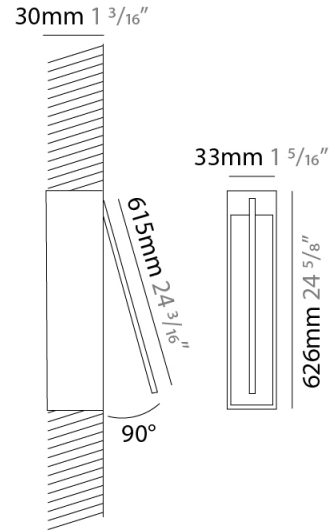

PROJECT
TYPE
SPECIFIER
QUANTITY
DATE

SPILLO 1 ROD RECESSED

D46008- -

base number
Color   Temperature   Finish   Options

1. To build a product code in our configurator select the specify button on the base model # product page
2. To build a manual product code on this datasheet choose from the options listed below in blue font and add the suffix to the base model #

GENERAL

Series: Spillo
Subseries: Spillo 1 Rod
Brand: Icone
Division: Design
Mounting Type: Recessed
Mounting Location: Wall
Subcategory: Ambient

PHYSICAL

Shape: Rectangle
Width (mm): 33
Width (in): 1 ⁵/₁₆
Height (mm): 626
Height (in): 24 ⁵/₈
Min. Recessing Depth (mm): 30
Min. Recessing Depth (in): 1 ³/₁₆
Light Distribution: Adjustable
[Fixture Finish: WHI / BLK / CHR / BGD](#)
Fixture Material: Brass

ELECTRICAL

Lamp Type: LED
Total Output Wattage (W): 7.92
Dimming: 0-10V Dimming
Driver Included: No
Driver Location: Remote
Driver Type: Constant Voltage - 120Vac
Driver Class: Class 2
Input Voltage (V): 120
Output Voltage (V): 12
Upon Request: (Not included, see components) 0-10Vdc dimming / 277Vac

LED

[Color Temperature (°K): 2700 / 3000](#)
Nominal Lumen (lm): 660
CRI: >90 CRI
Lamp Life (hrs): 50000

OPTICAL

Adjustability: Tilt 120°

RATINGS AND CERTIFICATIONS

Certified By: Certified for North American Standards
IP rating: IP20