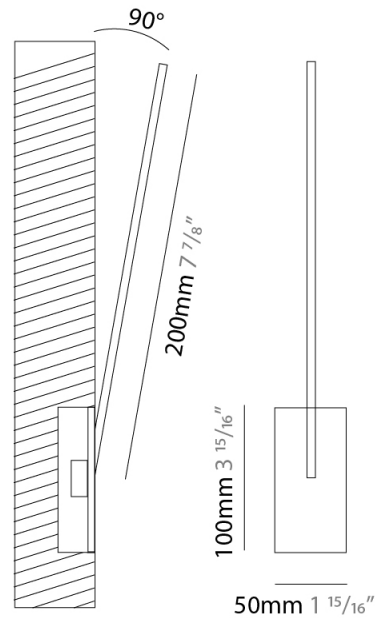

PROJECT	_____
TYPE	_____
SPECIFIER	_____
QUANTITY	_____
DATE	_____

SPILLO 1 ROD RECESSED

D46012- _____ - _____
base number   Color   Finish
                                         Temperature   Options

1. To build a product code in our configurator select the specify button on the base model # product page
2. To build a manual product code on this datasheet choose from the options listed below in blue font and add the suffix to the base model #

GENERAL

Series: Spillo
Subseries: Spillo 1 Rod
Brand: Icone
Division: Design
Mounting Type: Recessed
Mounting Location: Wall
Subcategory: Ambient

PHYSICAL

Shape: Rectangle
Width (mm): 50
Width (in): 1 15/16
Height (mm): 200
Height (in): 7 7/8
Light Distribution: Adjustable
Fixture Finish: WHI / BLK / CHR / BGD
Fixture Material: Brass

ELECTRICAL

Lamp Type: LED
Total Output Wattage (W): 2.64
Dimming: 0-10V Dimming
Driver Included: No
Driver Location: Remote
Driver Type: Constant Voltage - 120 / 277Vac
Driver Class: Class 2
Input Voltage (V): 120 - 277
Output Voltage (V): 12
Upon Request: (Not included, see components) 0-10Vdc dimming / 277Vac

LED

Color Temperature (°K): 2700 / 3000
Nominal Lumen (lm): 220
CRI: >90 CRI
Lamp Life (hrs): 50000

OPTICAL

Adjustability: Tilt 120°

RATINGS AND CERTIFICATIONS

Certified By: Certified for North American Standards
IP rating: IP20